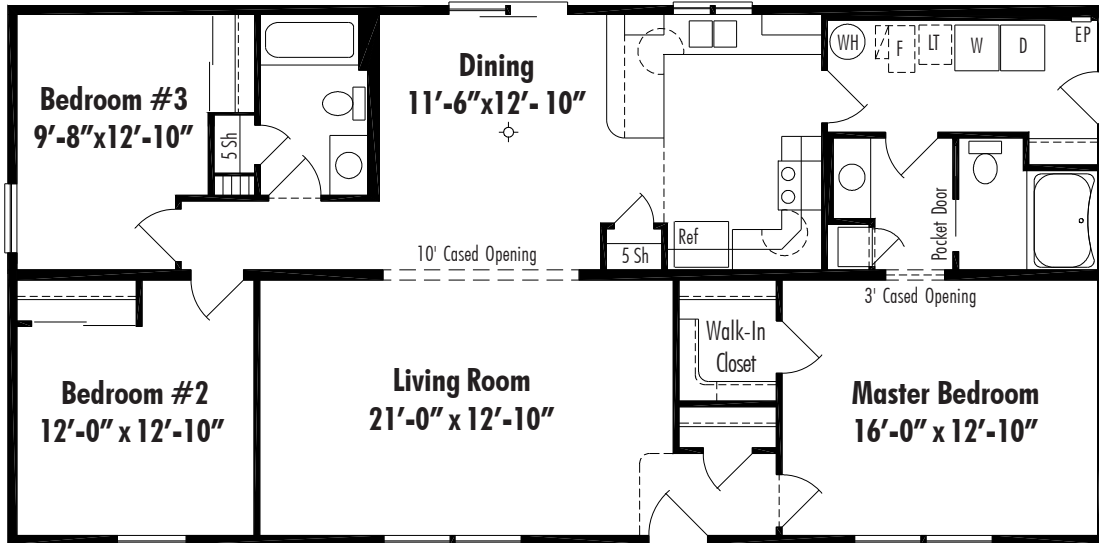

# Millwood E

**Millwood E** Crawl Space 27'-4" x 56', 1531 Sq. Ft. Living Area

Floor plan dimensions are approximate. Artist's floorplans, elevation renderings and photographs are for illustration purposes only and may include optional features. Garages, porches and other attachments are not included unless specified in the written contract. All construction details and specifications must be written in the contract. No oral conditions.